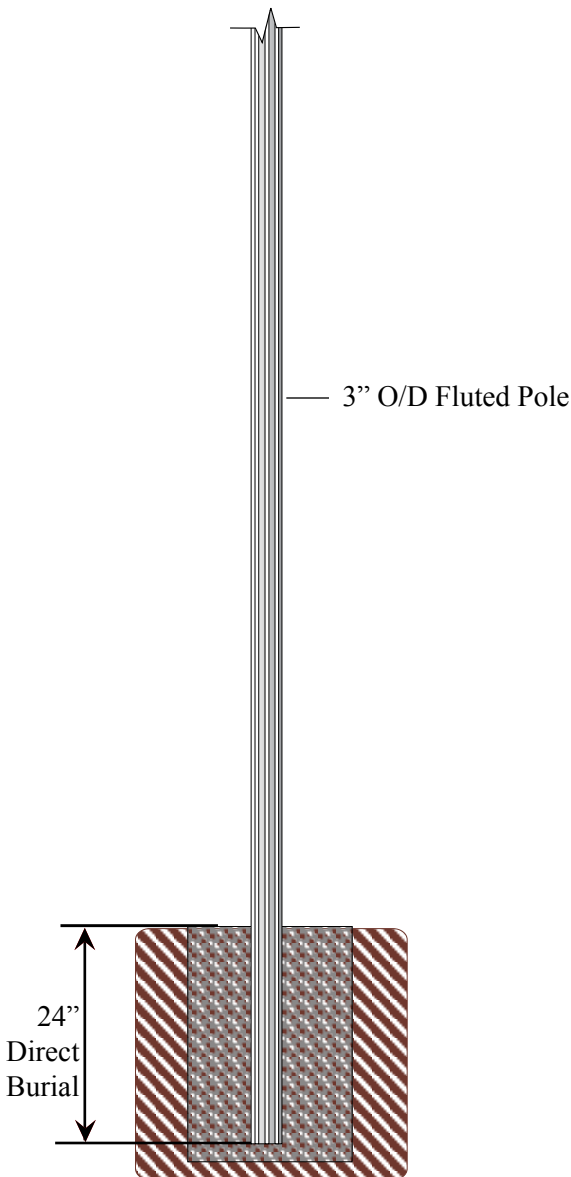

# MP-4\*\* (3" O/D Fluted Pole)

## Poles available in the following heights:

Model #	Length	Model #	Length
MP-407	7 ft.	MP-412	12 ft.
MP-408	8 ft.	MP-414	14 ft.
MP-410	10 ft.	MP-416	16 ft.

**How to Order:** (example)  
 MP-4\*\*-BLK  
 Pole - Color  
 (\*\* indicates pole height)

## MP-4\*\* Fluted Pole

- 3" O/D Fluted Pole
- Made of Extruded Aluminum
- .125 Wall Thickness
- Direct Burial