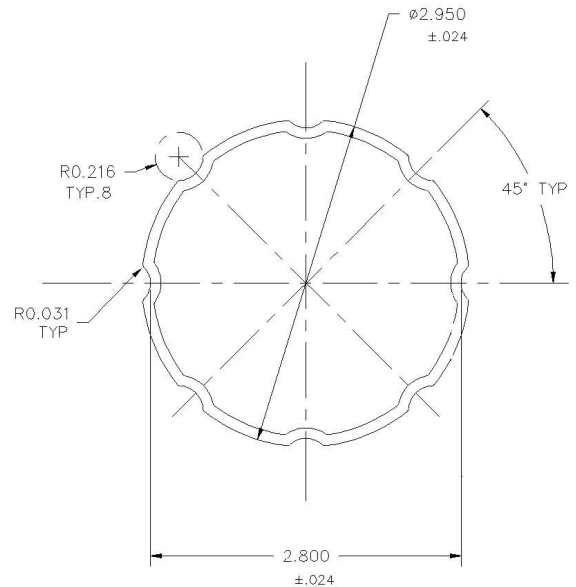

# MP-4\*\* (3" O/D Fluted Pole)

## Poles available in the following heights:

Model #	Length	Model #	Length
MP-407	7 ft.	MP-412	12 ft.
MP-408	8 ft.	MP-414	14 ft.
MP-410	10 ft.	MP-416	16 ft.

**How to Order:** (example)  
 MP-4\*\*-BLK  
 Pole - Color  
 (\*\* indicates pole height)

## MP-4\*\* Fluted Pole

- 3" O/D Fluted Pole
- Made of Extruded Aluminum
- .125 Wall Thickness
- Direct Burial