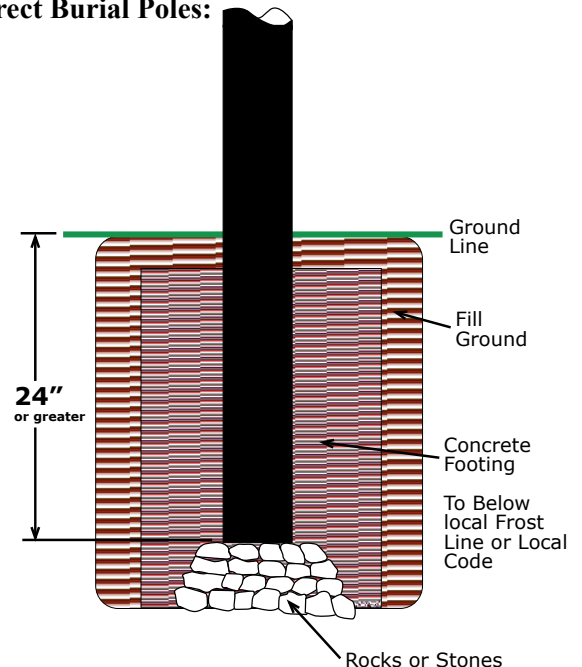

Installation Instructions for Direct Burial Poles:

1634 Latrobe-Derry Road • Loyahanna, PA 15661
Phone: (724) 537-4711 • Fax: (724) 537-9313
www.specialliteproducts.com
customer_service@specialliteproducts.com

NOTE FABRICATION TO BEGIN AFTER DRAWING HAS BEEN APPROVED, SIGNED AND FAXED OR EMAILED BACK TO SPECIAL LITE PRODUCTS LLC.

Signature: _____ Date: _____