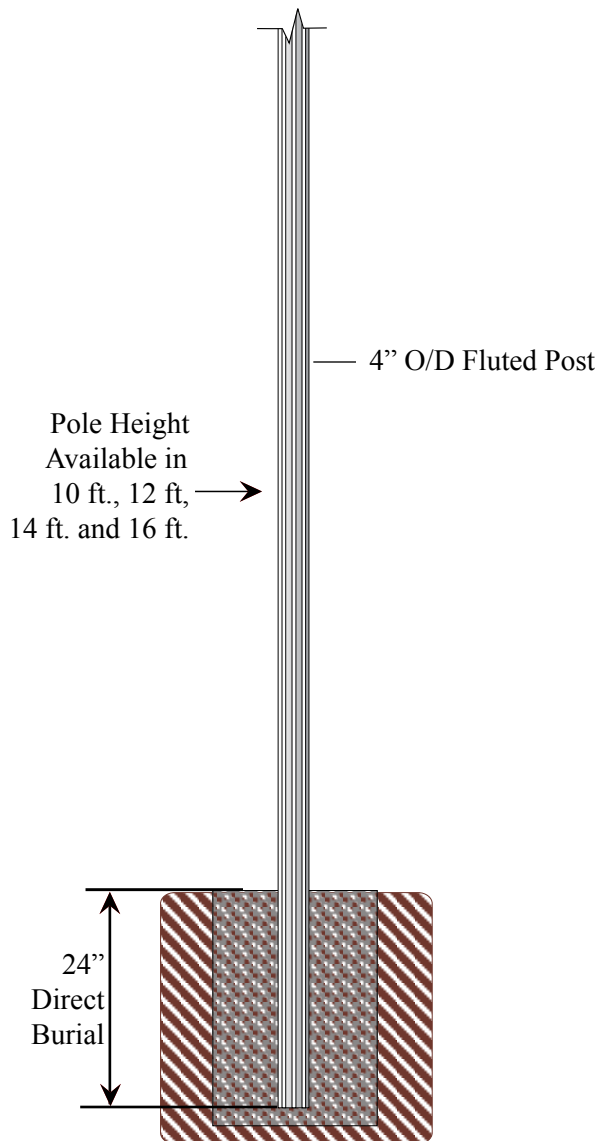

# MP-6\*\* (4" O/D Fluted Post)

## Poles available in the following heights:

| Model # | Length | Model # | Length |
|---------|--------|---------|--------|
| MP-610  | 10 ft. | MP-614  | 14 ft. |
| MP-612  | 12 ft. | MP-616  | 16 ft. |

**How to Order:** (example)  
 MP-6\*\*-BLK  
 Post - Color  
 (\* indicates pole height)

## MP-6\*\* Fluted Post

- 4" O/D Fluted Post
- Made of Extruded Aluminum
- .125 Wall Thickness
- Direct Burial