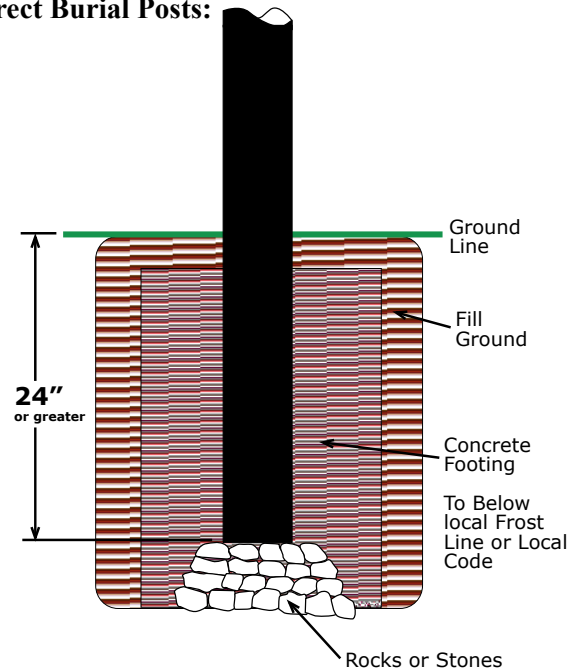

Installation Instructions for Direct Burial Posts:

1634 Latrobe-Derry Road • Loyahanna, PA 15661
Phone: (724) 537-4711 • Fax: (724) 537-9313
www.specialliteproducts.com
customer_service@specialliteproducts.com

NOTE FABRICATION TO BEGIN AFTER DRAWING HAS BEEN APPROVED, SIGNED AND FAXED OR EMAILED BACK TO SPECIAL LITE PRODUCTS LLC.

Signature: _____ Date: _____