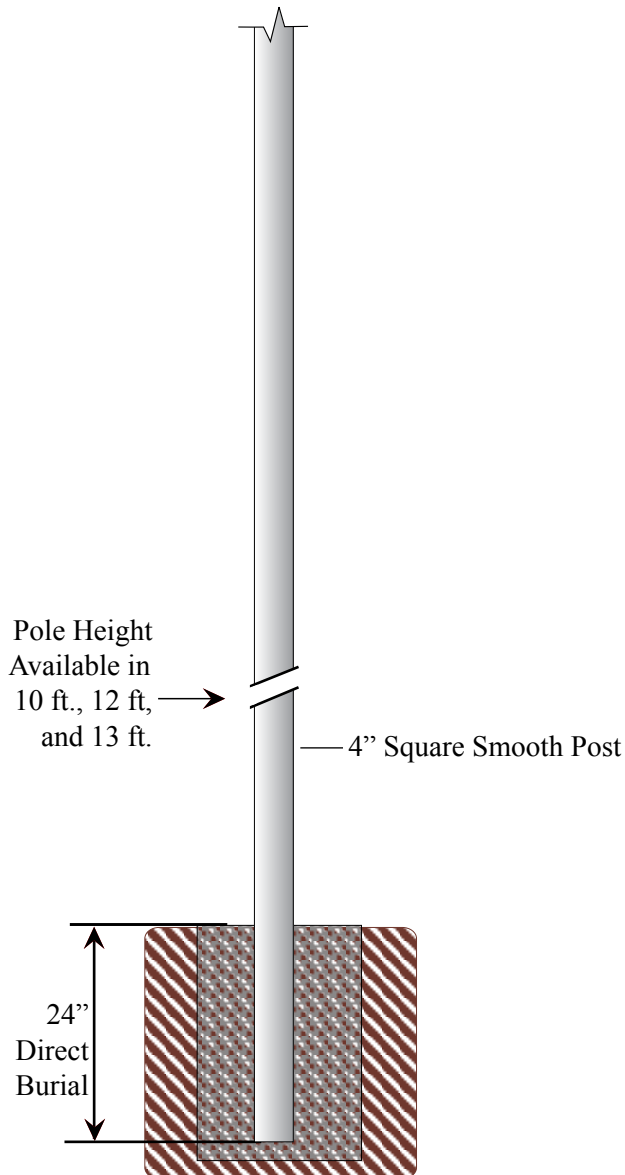

MP-1** (4" x 4" Square Smooth Post)

Poles available in the following heights:

Model #	Length	Model #	Length
MP-110	10 ft.	MP-114	14 ft.
MP-112	12 ft.	MP-116	16 ft.

How to Order: (example)
 MP-1**-BLK
 Post - Color
 (** indicates pole height)

MP-1** Square Smooth Post

- 4" Square Smooth Post
- Made of Extruded Aluminum
- .125 Wall Thickness
- Direct Burial

Finish

- The fixture will be finished with a premium quality thermoset polyester powdercoat for a durable finish.