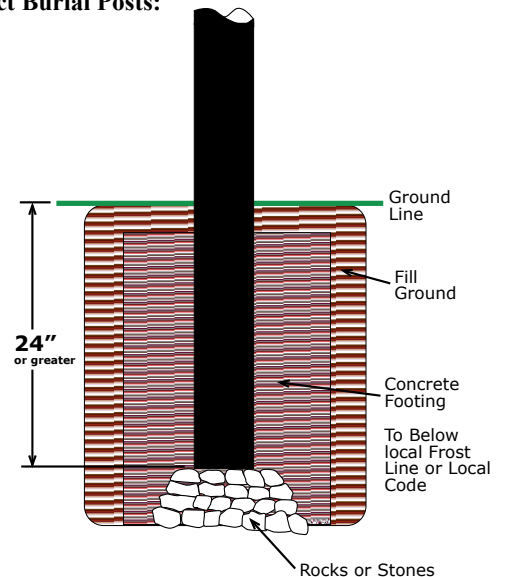

Installation Instructions for Direct Burial Posts:

1634 Latrobe-Derry Road • Loyahanna, PA 15661
Phone: (724) 537-4711 • Fax: (724) 537-9313
www.specialliteproducts.com
customer_service@specialliteproducts.com

NOTE FABRICATION TO BEGIN AFTER DRAWING HAS BEEN APPROVED, SIGNED AND FAXED OR EMAILED BACK TO SPECIAL LITE PRODUCTS LLC.

Signature: _____ Date: _____