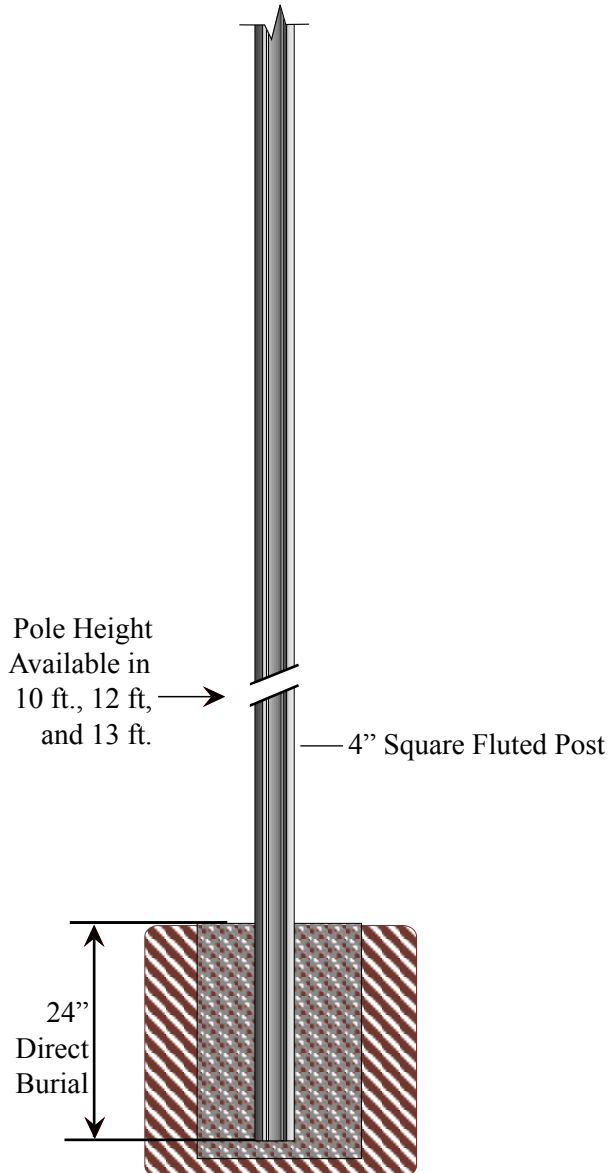

MP-7** (4" x 4" Square Pole with Decorative Flutes)

Poles available in the following heights:

Model #	Length	Model #	Length
MP-710	10 ft.	MP-713	13 ft.
MP-712	12 ft.		

How to Order: (example)
 MP-7**-BLK
 Post - Color
 (** indicates pole height)

MP-7 Square Fluted Post**

- 4" Square Fluted Post
- Made of Extruded Aluminum
- .125 Wall Thickness
- Direct Burial

Finish

- The fixture will be finished with a premium quality thermoset polyester powdercoat for a durable finish.