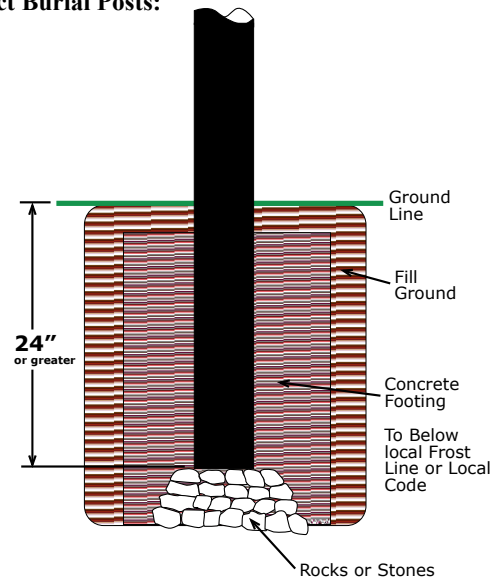

Installation Instructions for Direct Burial Posts:

1634 Latrobe-Derry Road • Loyahanna, PA 15661
Phone: (724) 537-4711 • Fax: (724) 537-9313
www.specialliteproducts.com
customer_service@specialliteproducts.com

NOTE FABRICATION TO BEGIN AFTER DRAWING HAS BEEN APPROVED, SIGNED AND FAXED OR EMAILED BACK TO SPECIAL LITE PRODUCTS LLC.

Signature: _____ Date: _____