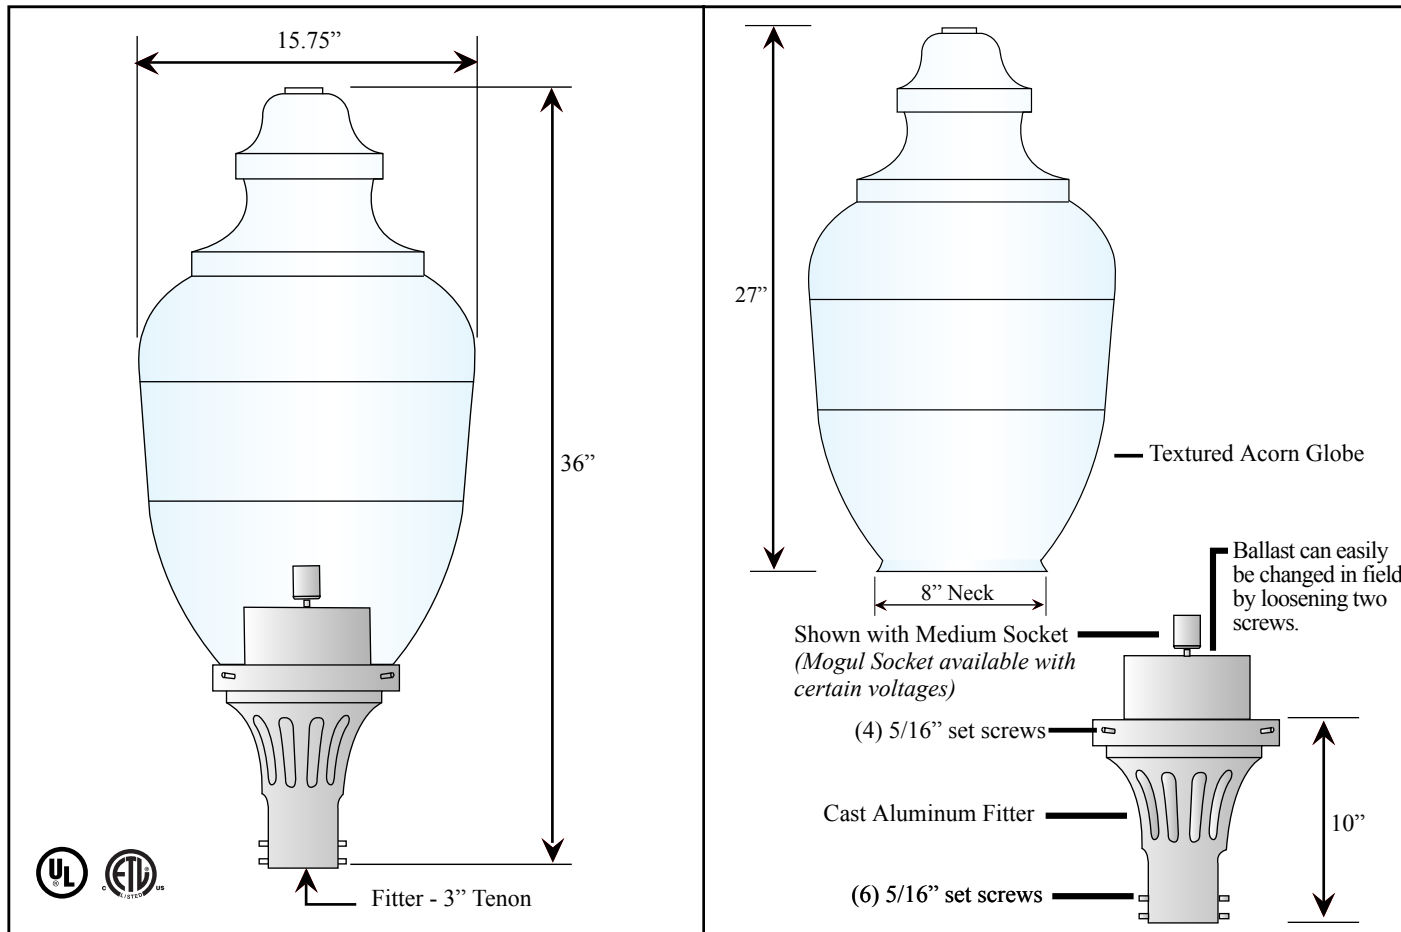

SHD1-AC1026CL Type V Distribution

How to Order: (Example)

SHD1 AC1026CL BLK
 Fitter Type III Globe Light Source Fitter Color

Materials:

The fixture base, which encloses the ballast is cast aluminum. All hardware is stainless steel. The textured globe will be injection molded Polycarbonate.

Finish:

The fixture will be finished with a premium quality thermoset polyester powdercoat for a durable finish.

Installation:

The luminaire will mount to a 3" O/D post with 5/16" black oxide coated stainless steel set screws to ensure a solid connection.

Electrical:

- High power factor ballast (HPF), core and coil type, pre-wired and tested
- Easy ballast pod access
- 4KV pulse rated porcelain socket
- Suitable for wet location

Standard Photometry for 175 MH

OPTIC

SHD1-AC1026CL-Type V
 175W Metal Halide
 14,000 Lumen
 12' Mounting Height
 Grid Spacing is 12'

Conversion Factors for Alternate Height and Lamps

New Mounting Height	Conversion Factor
8 ft.	2.25
10 ft.	1.44
14 ft.	.74