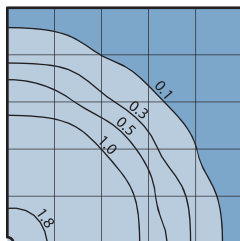

SHD1-AC1026CL Type V Distribution

How to Order: (Example)

SHD1 AC1026CL BLK
 Fitter Type III Globe Light Source Fitter Color

Materials:

The fixture base, which encloses the ballast is cast aluminum. All hardware is stainless steel. The textured globe will be injection molded Polycarbonate.

OPTIC

SHD1-AC1026CL-Type V
 175W Metal Halide
 14,000 Lumen
 12' Mounting Height
 Grid Spacing is 12'

Conversion Factors for Alternate Height and Lamps

New Mounting Height	Conversion Factor
8 ft.	2.25
10 ft.	1.44
14 ft.	.74