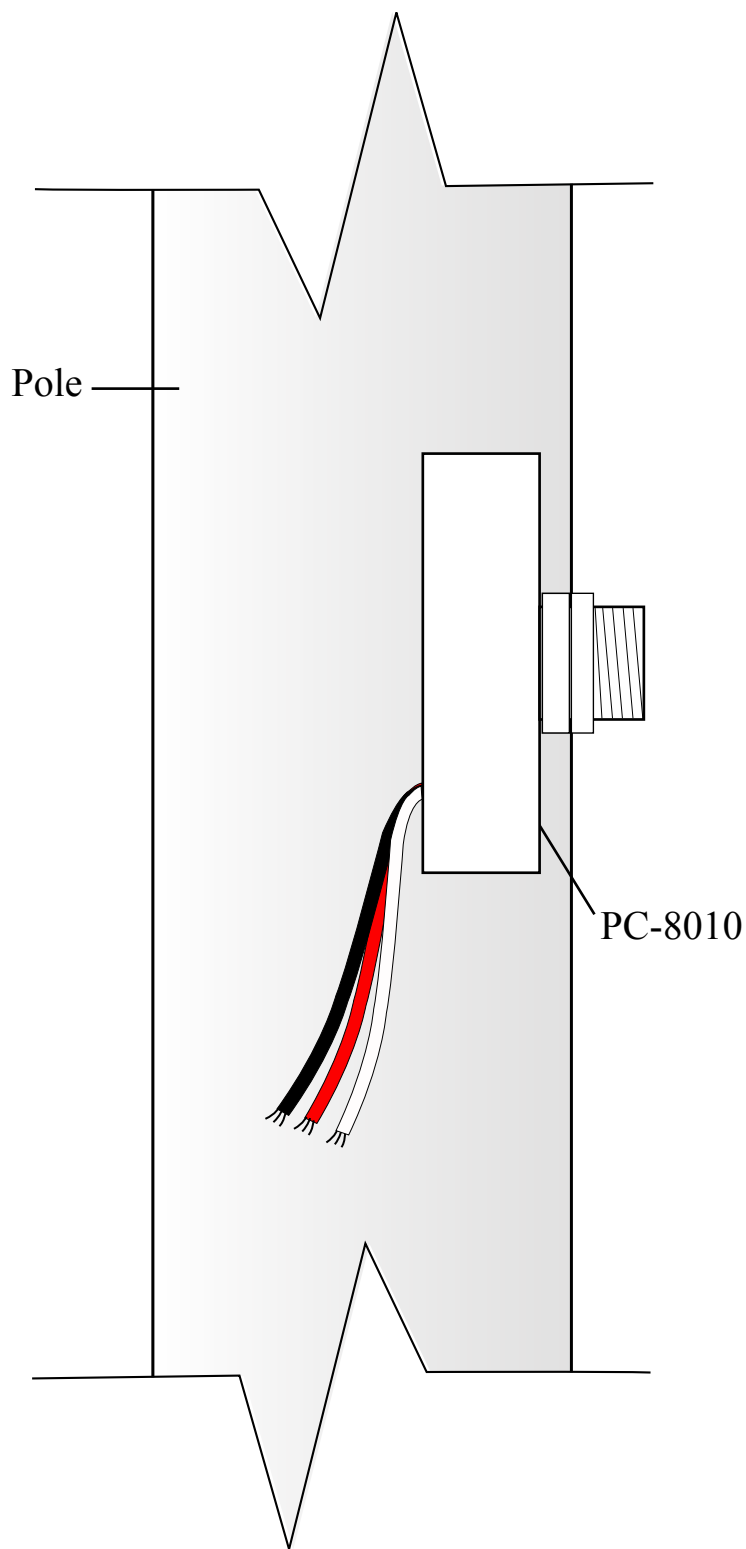

PC-8010

Dusk to Dawn
Photo Electric Control

PC-8010 - Photo Electric Control

- Fits 3" O/D round posts.
- 120 Volt Service
- 3/4" hole required in pole

White Wire = Ground (Neut.)
Red Wire = Load (Hot)
Black Wire = Line