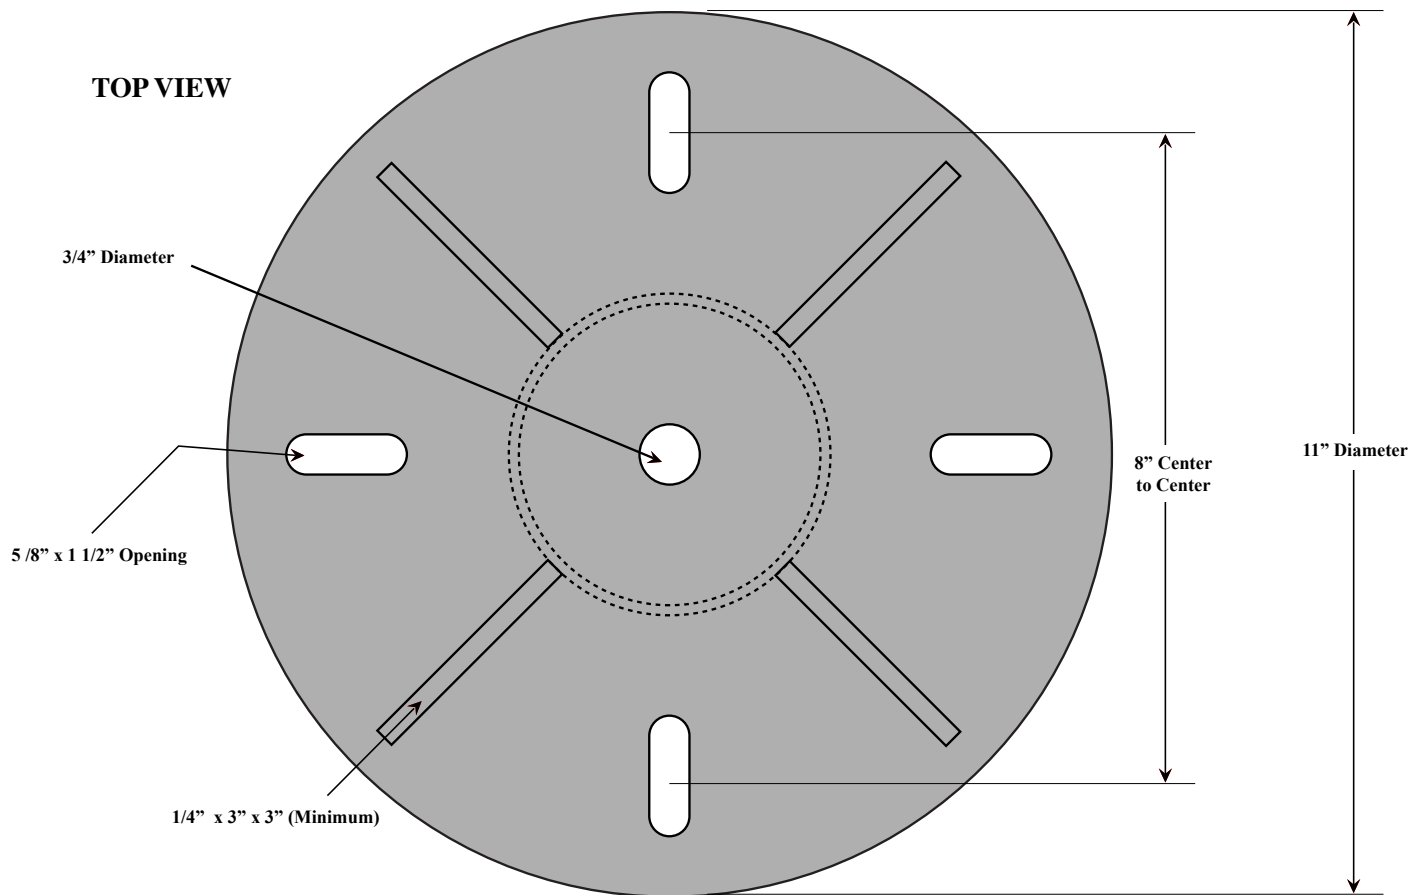

PSM - Pole Surface Mount

Available for 3" O/D and 4" O/D Poles

- Made out of 1/4" aluminum
- Base and gussets welded to pole

1634 Latrobe-Derry Road • Loyahanna, PA 15661
Phone: (724) 537-4711 • Fax: (724) 537-9313
www.specialliteproducts.com
customer_service@specialliteproducts.com