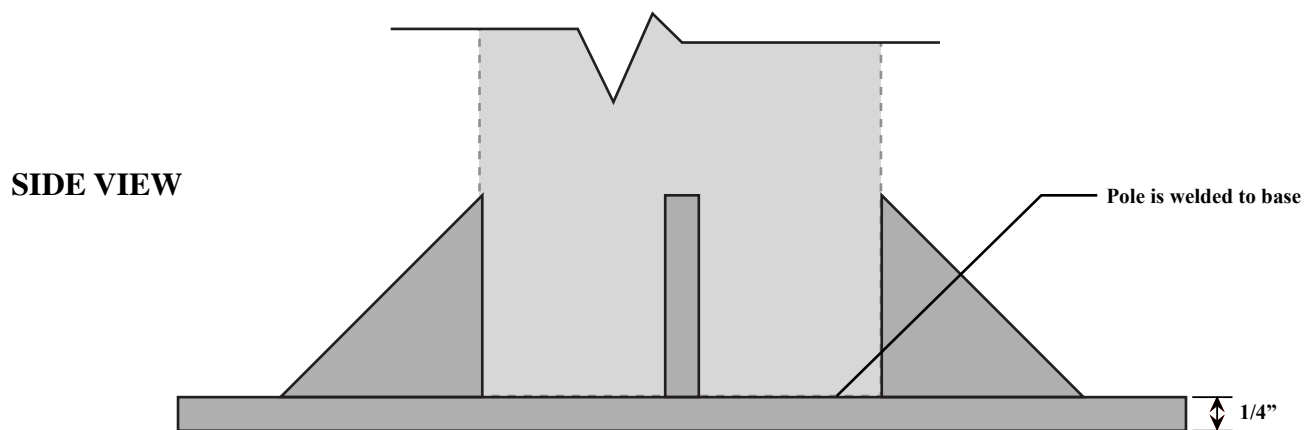

PSM - Pole Surface Mount

Available for 3" O/D and 4" O/D Poles

- Made out of 1/4" aluminum
- Base and gussets welded to pole

1634 Latrobe-Derry Road • Loyahanna, PA 15661
Phone: (724) 537-4711 • Fax: (724) 537-9313
www.specialliteproducts.com
customer_service@specialliteproducts.com