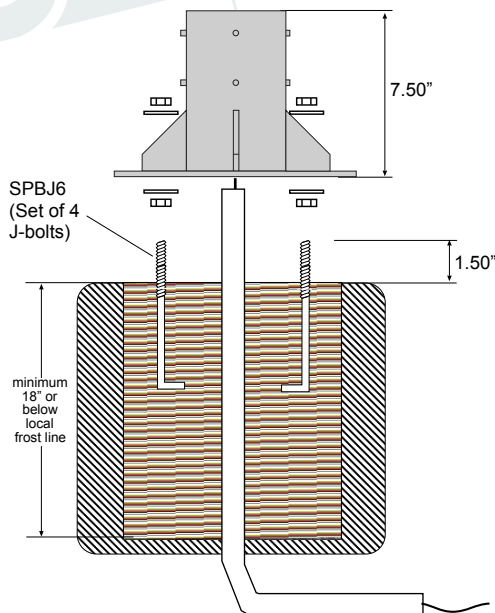

SPB-690

Stub post base for 4" O/D Pole

Mounting Template and Installation Instructions

1634 Latrobe-Derry Road
Loyalhanna, PA 15661
Phone: (724) 537-4711
Fax: (724) 537-9313
www.specialliteproducts.com
customer_service@specialliteproducts.com

DRAWING NUMBER: 22564-11

CUSTOMER: N/A

PROJECT: N/A

DRAWING DATE: 08/22/2019

DRAWING DESCRIPTION:

SPB-690

Special Lite Products is not responsible for checking local municipal codes. Please verify specifications with your municipality before placing an order.

This document contains confidential and proprietary information that is the property of Special Lite Products. It may not be shared, copied or used in whole or in part with third parties without the expressed written consent of Special Lite Products.

FABRICATION TO BEGIN AFTER DRAWING HAS BEEN APPROVED, SIGNED THEN FAXED OR EMAILED TO SPECIAL LITE PRODUCTS.

Signature: _____ Date: _____