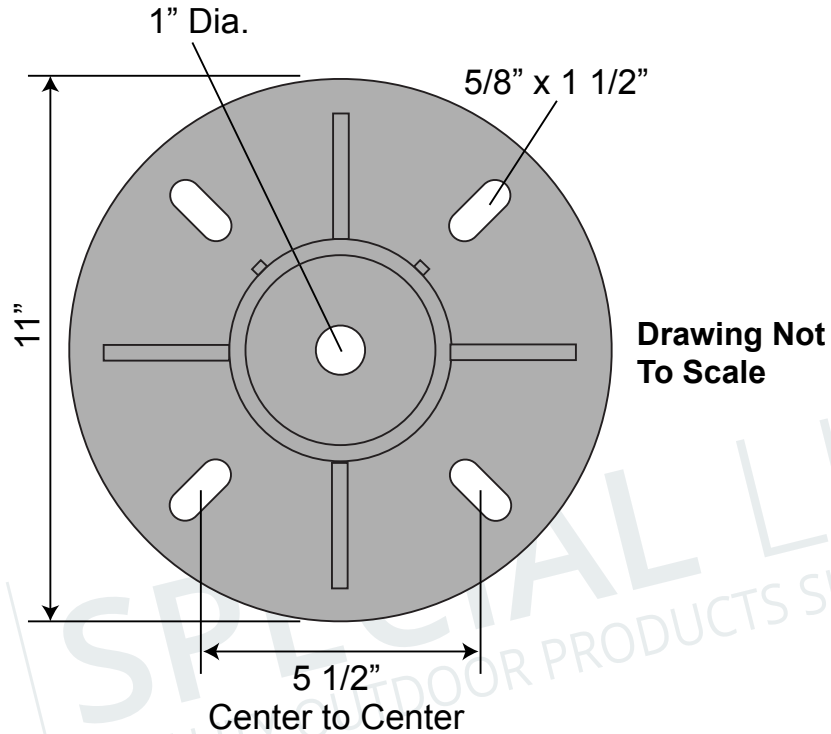

SPB-690

Stub post base for 4" O/D Pole

Mounting Template and Installation Instructions

1634 Latrobe-Derry Road
Loyalhanna, PA 15661
Phone: (724) 537-4711
Fax: (724) 537-9313
www.specialliteproducts.com
customer_service@specialliteproducts.com

DRAWING NUMBER: 22564-11

CUSTOMER: N/A

PROJECT: N/A

DRAWING DATE: 08/22/2019

DRAWING DESCRIPTION:

SPB-690

Special Lite Products is not responsible for checking local municipal codes. Please verify specifications with your municipality before placing an order.

This document contains confidential and proprietary information that is the property of Special Lite Products. It may not be shared, copied or used in whole or in part with third parties without the expressed written consent of Special Lite Products.

FABRICATION TO BEGIN AFTER DRAWING HAS BEEN APPROVED, SIGNED THEN FAXED OR EMAILED TO SPECIAL LITE PRODUCTS.

Signature: _____ Date: _____