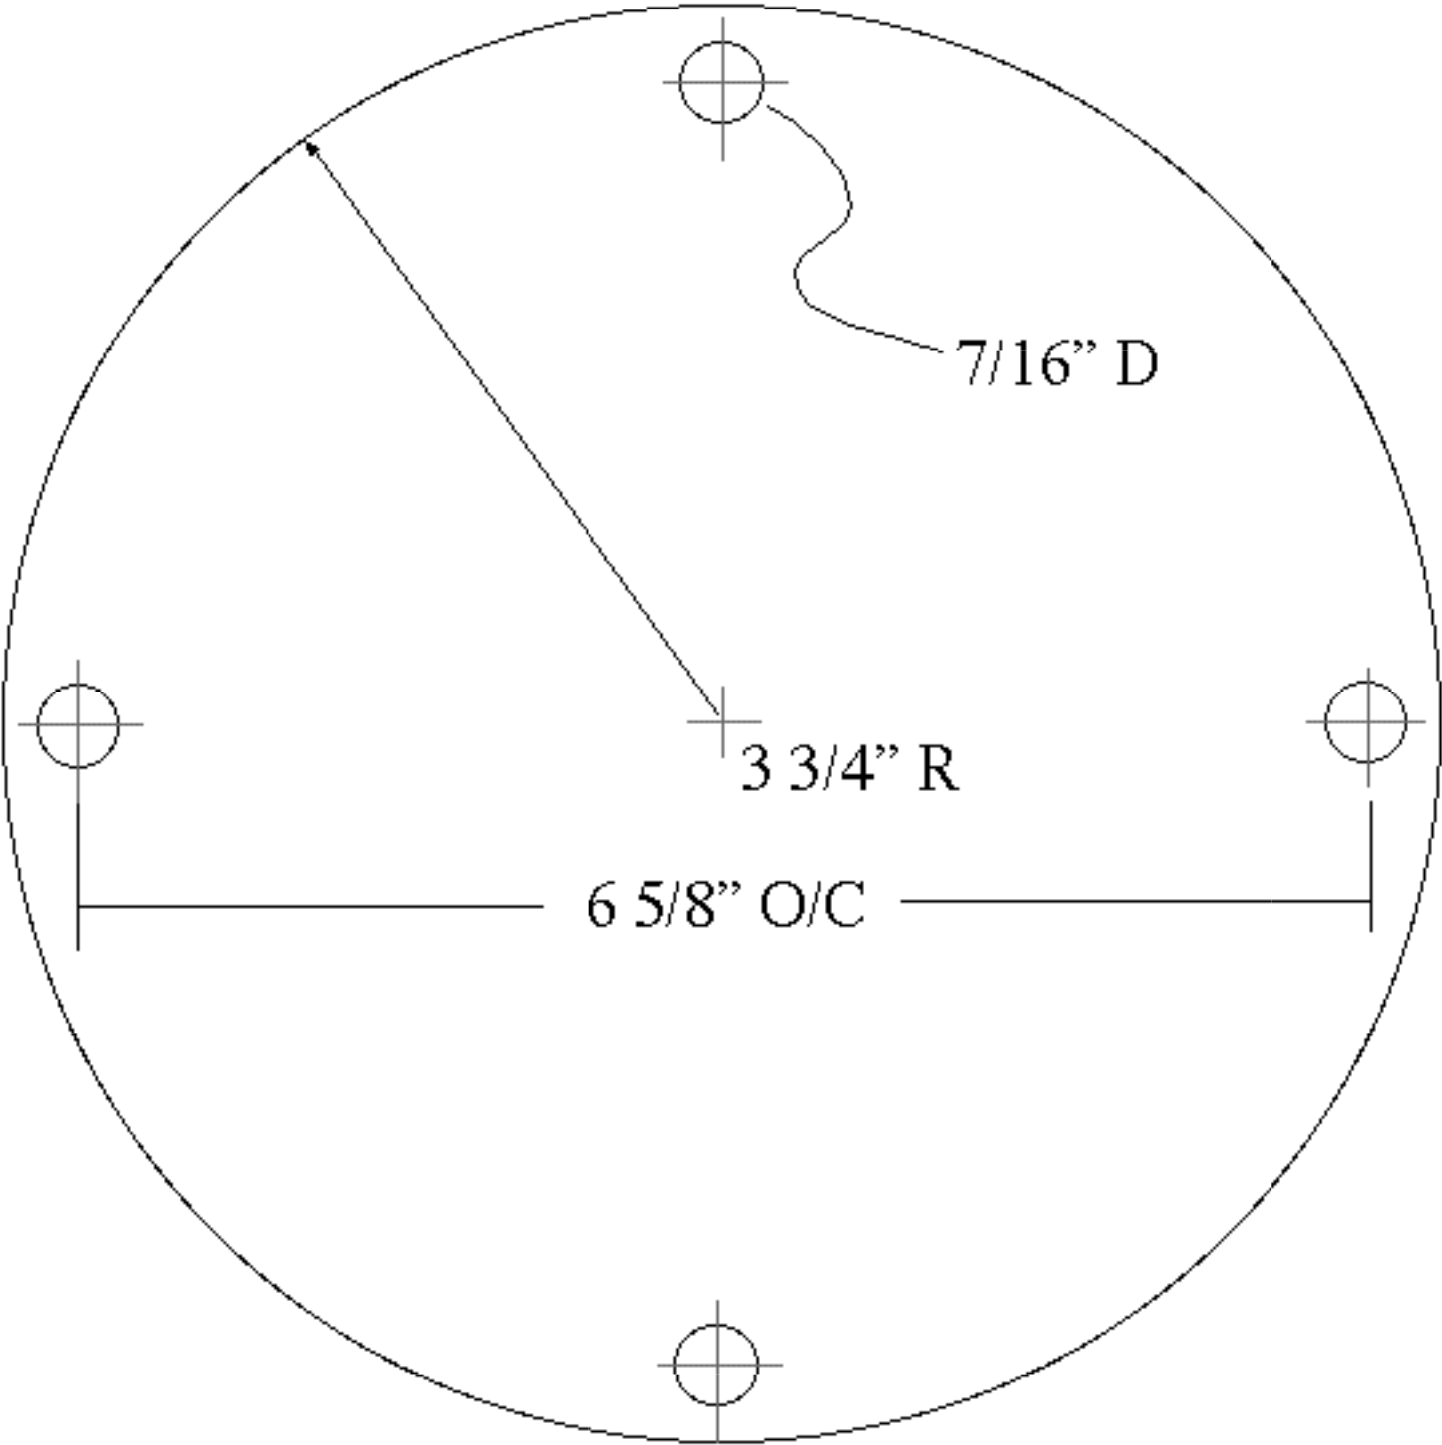

SPK 600 Template

Drawing Not To Scale