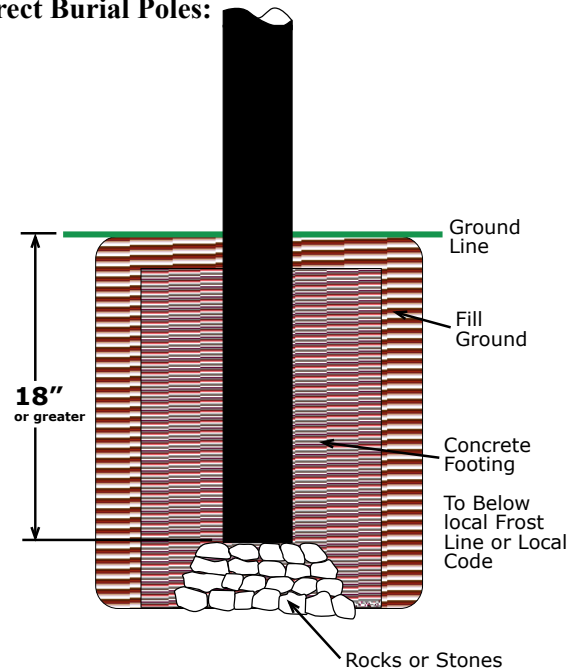

Installation Instructions for Direct Burial Poles:

SPECIAL LITE
PRODUCTS COMPANY, INC.

1634 Latrobe-Derry Road • Loyahanna, PA 15661
Phone: (724) 537-4711 • Fax: (724) 537-9313
www.specialliteproducts.com
customer_service@specialliteproducts.com

NOTE FABRICATION TO BEGIN AFTER DRAWING HAS BEEN APPROVED, SIGNED AND FAXED OR EMAILED BACK TO SPECIAL LITE PRODUCTS CO. INC.

Signature: _____ Date: _____