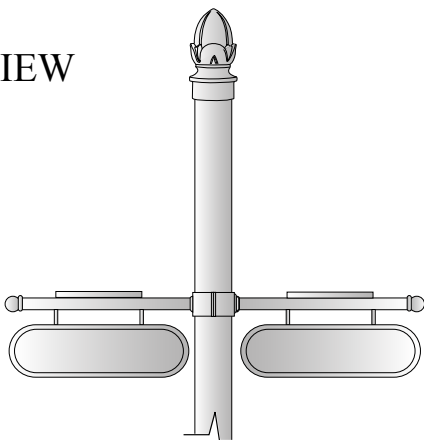

SPK-680-DBL

(Direct Burial Mailbox Post with a 3" O/D Smooth Post and Double Mailbox Mounting Arm)

SPK-680-DBL

- 3" O/D x 6' Smooth Pole
- .065 Wall Thickness
- Direct Burial
- Decorative Post Topper
- Mailbox with Double Mounting Arm & Address Plaque that clamps to Smooth Post

Finish

- The fixture will be finished with a premium quality thermoset polyester powdercoat for a durable finish.

FRONT VIEW

Installation Instructions for Direct Burial Poles:

SPECIAL LITE
PRODUCTS COMPANY, INC.