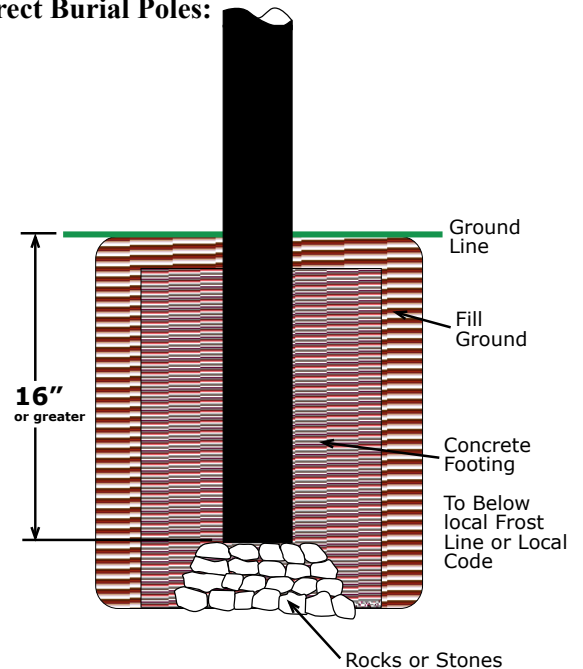

# SPK-680-DBL

(Direct Burial Mailbox Post with a 3" O/D Smooth Post and Double Mailbox Mounting Arm)

## SPK-680-DBL

- 3" O/D x 6' Smooth Pole
- Direct Burial
- Decorative Post Topper
- Mailbox with Double Mounting Arm & Address Plaque that clamps to Smooth Post

## Installation Instructions for Direct Burial Poles: