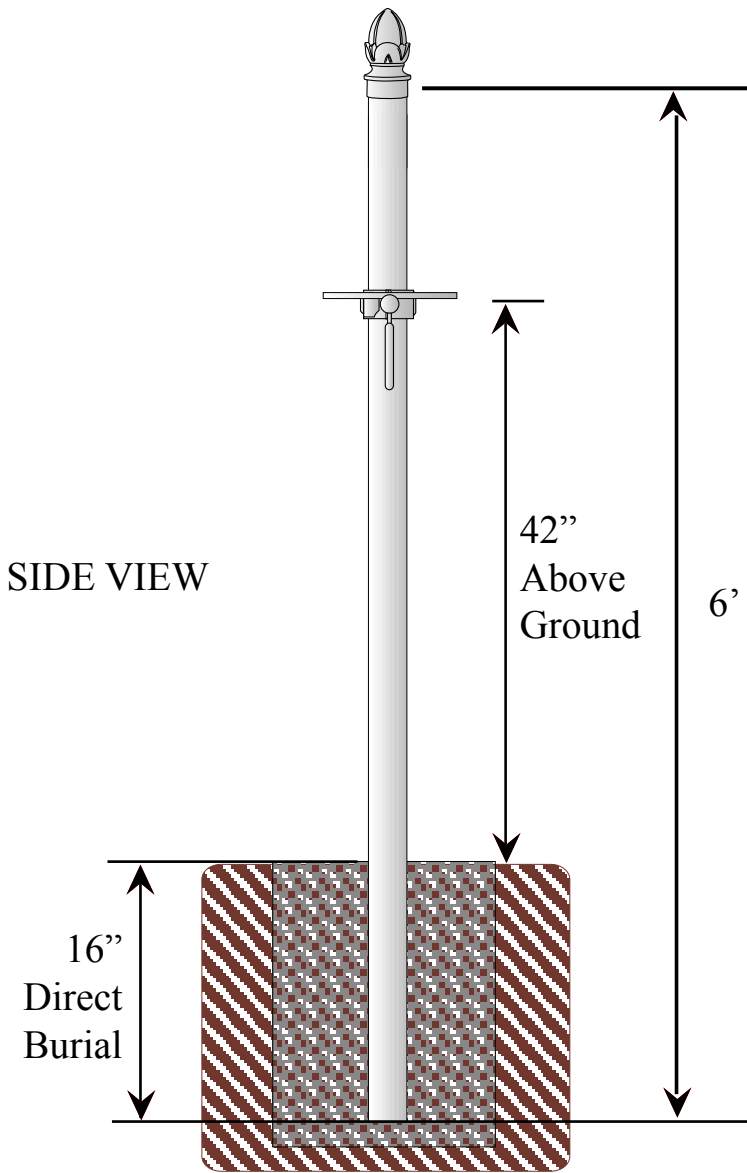

# SPK-680-DBL

(Direct Burial Mailbox Post with a 3" O/D Smooth Post and Double Mailbox Mounting Arm)

## SPK-680-DBL

- 3" O/D x 6' Smooth Pole
- Direct Burial
- Decorative Post Topper
- Mailbox with Double Mounting Arm & Address Plaque that clamps to Smooth Post

## Installation Instructions for Direct Burial Poles:

## FRONT VIEW