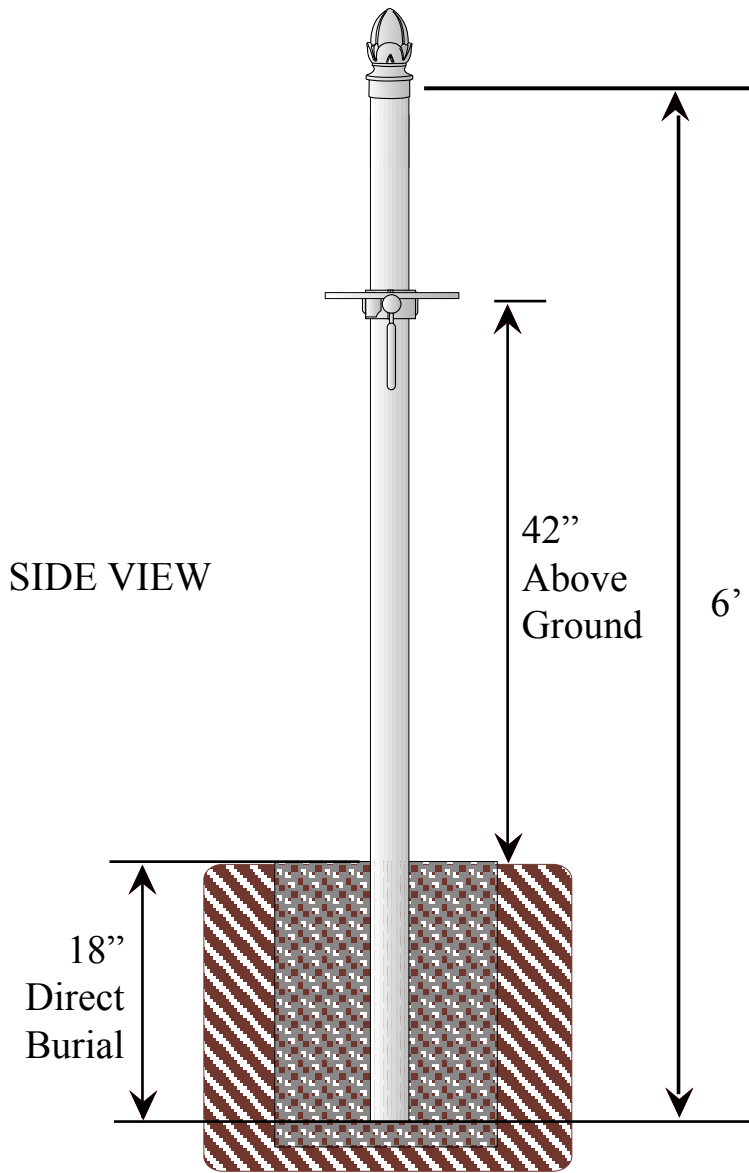

SPK-680-DBL

(Direct Burial Mailbox Post with a 3" O/D Smooth Post and Double Mailbox Mounting Arm)

SPK-680-DBL

- 3" O/D x 6' Smooth Pole
- .065 Wall Thickness
- Direct Burial
- Decorative Post Topper
- Mailbox with Double Mounting Arm & Address Plaque that clamps to Smooth Post