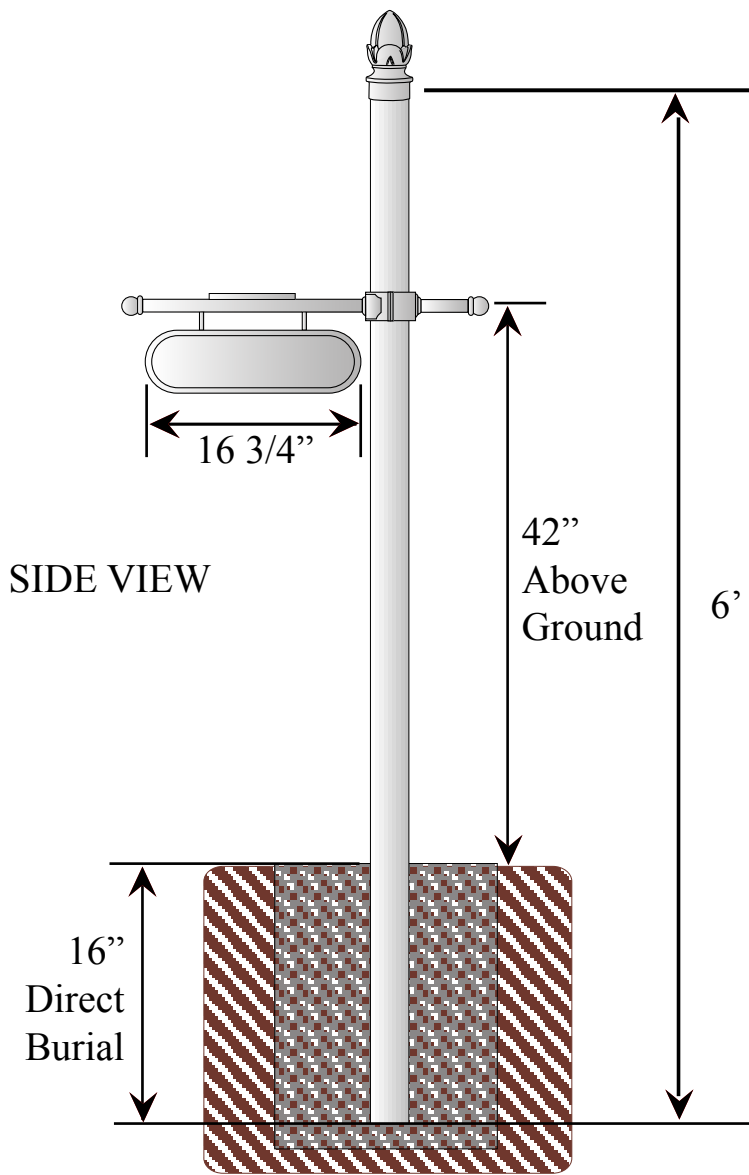

SPK-680

(Direct Burial Mailbox Post with a 3" O/D Smooth Post and Single Mailbox Mounting Arm)

SPK-680-Custom

- 3" O/D x 6' Smooth Pole
- .065 Wall Thickness
- Direct Burial
- Decorative Post Topper
- Mailbox Mounting Arm with Address Plaque that clamps to Smooth Post

Finish

- The fixture will be finished with a premium quality thermoset polyester powdercoat for a durable finish.

Installation Instructions for Direct Burial Poles:

FRONT VIEW