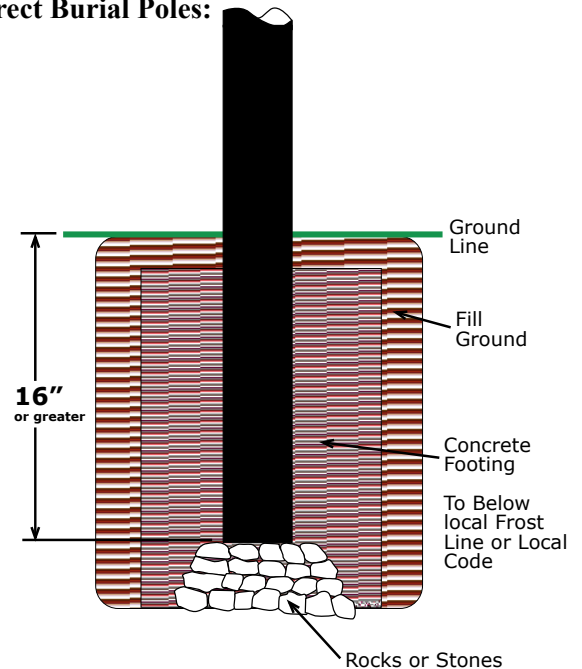

SPK-680

(Direct Burial Mailbox Post with a 3" O/D Smooth Post and Single Mailbox Mounting Arm)

SPK-680-Custom

- 3" O/D x 6' Smooth Pole
- .065 Wall Thickness
- Direct Burial
- Decorative Post Topper
- Mailbox Mounting Arm with Address Plaque that clamps to Smooth Post

Finish

- The fixture will be finished with a premium quality thermoset polyester powdercoat for a durable finish.

Installation Instructions for Direct Burial Poles:

FRONT VIEW