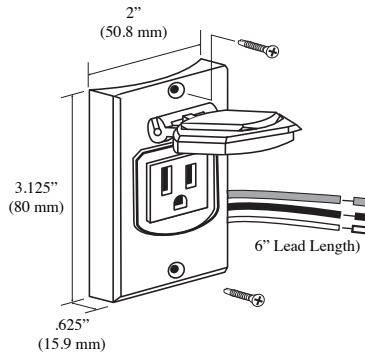

CO-268

Pole Electrical Outlet

1. CO-268 Pole Electrical Outlet
2. Curved to fit 3" O/D pole
   - 120V, 15A
   - 1 1/4" hole required in pole
   - Black Finish Only

1634 Latrobe-Derry Road
Loyalhanna, PA 15661
Phone: (724) 537-4711
Fax: (724) 537-9313
www.specialliteproducts.com
customer_service@specialliteproducts.com

DRAWING NUMBER: 22867-1C

CUSTOMER: N/A

PROJECT: N/A

DRAWING DATE: 03/23/2020

DRAWING DESCRIPTION:

CO-268

Special Lite Products is not responsible for checking local municipal codes. Please verify specifications with your municipality before placing an order.

This document contains confidential and proprietary information that is the property of Special Lite Products. It may not be shared, copied or used in whole or in part with third parties without the expressed written consent of Special Lite Products.

FABRICATION TO BEGIN AFTER DRAWING HAS BEEN APPROVED, SIGNED THEN FAXED OR EMAILED TO SPECIAL LITE PRODUCTS.

Signature: _____ Date: _____