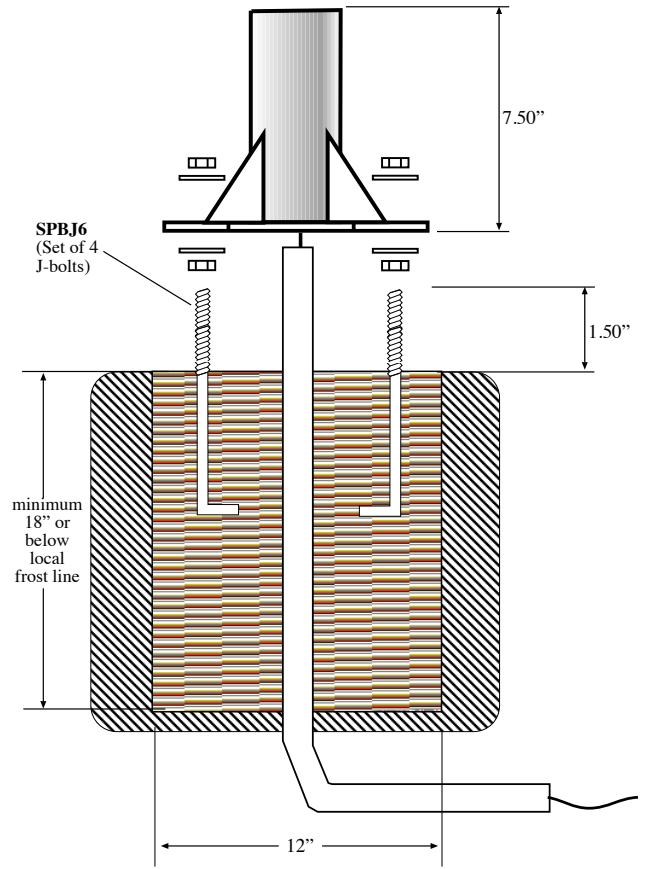

# Mounting Template & Installation Instructions

## for **SPB-190 & SPB-690** Stub Post Base

Drawing Not To Scale

1634 Latrobe-Derry Road Loyahanna, PA 15661  
Phone 724-537-4711 FAX 724-537-9313  
www.specialliteproducts.com  
customer\_service@specialliteproducts.com