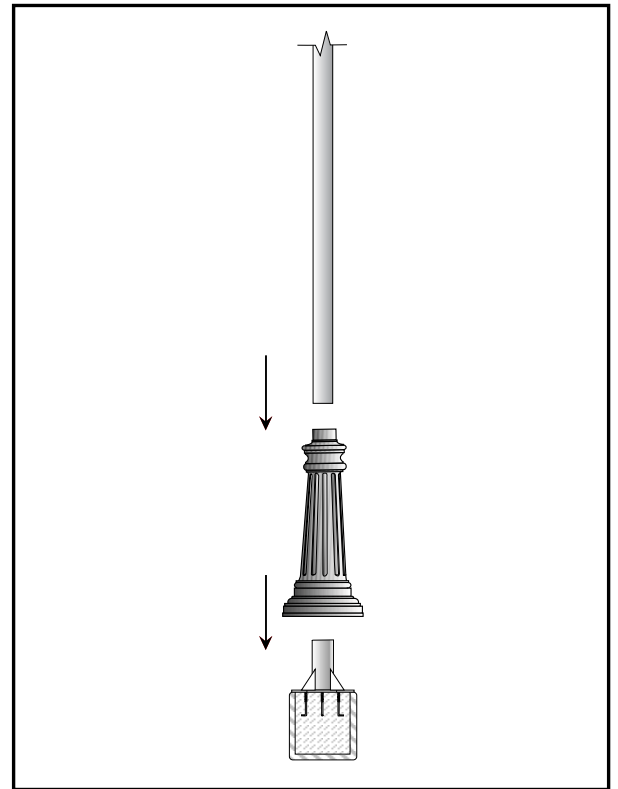

# Mounting Template & Installation Instructions

## for **SPB-190 & SPB-690** Stub Post Base

Drawing Not To Scale

1634 Latrobe-Derry Road Loyahanna, PA 15661  
Phone 724-537-4711 FAX 724-537-9313  
www.specialliteproducts.com  
customer\_service@specialliteproducts.com