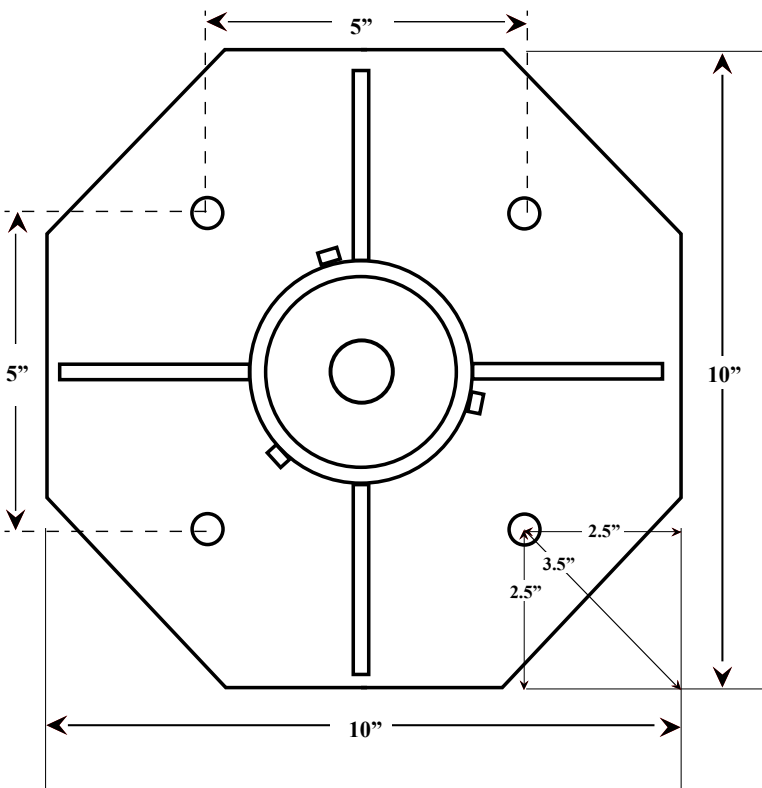

# Mounting Template & Installation Instructions

## for **SPB-190 & SPB-690** Stub Post Base

Drawing Not To Scale

1634 Latrobe-Derry Road Loyahanna, PA 15661  
Phone 724-537-4711 FAX 724-537-9313  
www.specialliteproducts.com  
customer\_service@specialliteproducts.com