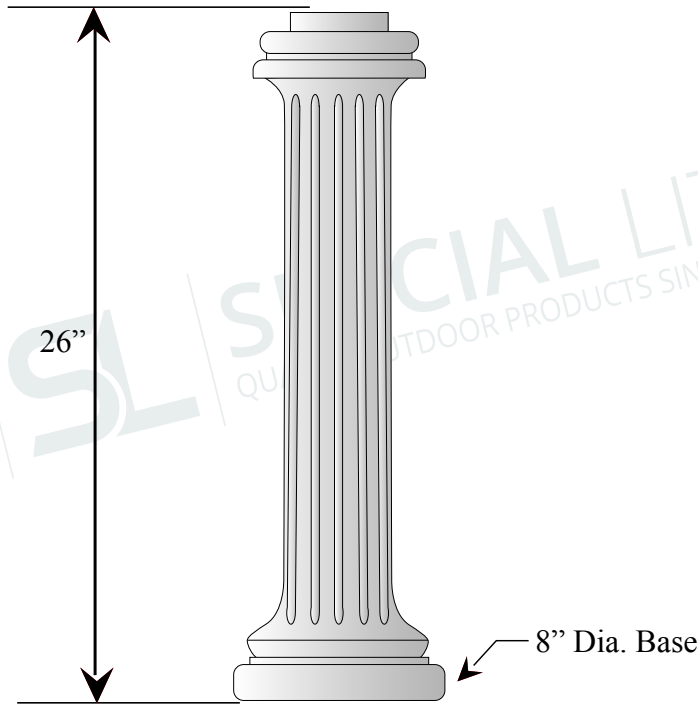

WRB1 - Decorative Wraparound Base

- Decorative base that fits over a 3" O/D round post
- Made of Rust Free Cast Aluminum

Finish

- The fixture will be finished with a premium quality thermoset polyester powdercoat for a durable finish.