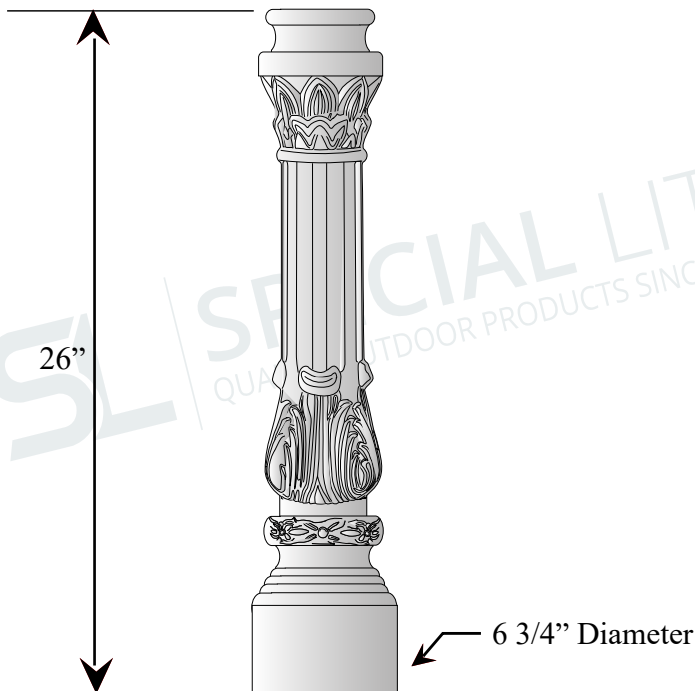

WRB2 - Decorative Wraparound Base

- Decorative base that fits over a 3" O/D round post
- Made of Rust Free Cast Aluminum

Finish

- The fixture will be finished with a premium quality thermoset polyester powdercoat for a durable finish.