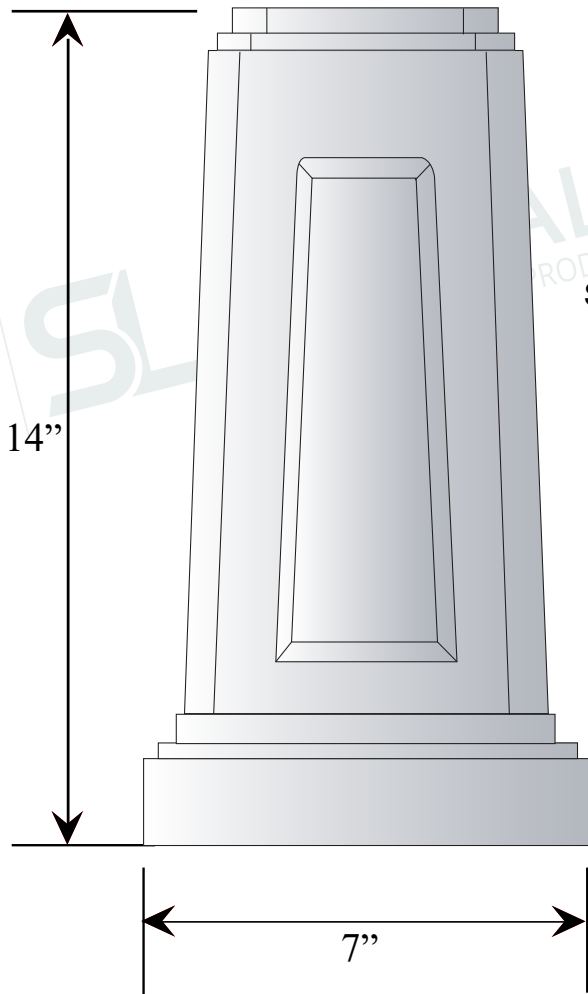

Side View

1634 Latrobe-Derry Road
Loyalhanna, PA 15661
Phone: (724) 537-4711
Fax: (724) 537-9313
www.specialliteproducts.com
customer_service@specialliteproducts.com

DRAWING NUMBER: 21836-1C

CUSTOMER: N/A

PROJECT: N/A

DRAWING DATE: 11/14/2018

DRAWING DESCRIPTION:

WRB3 Base

Special Lite Products is not responsible for checking local municipal codes. Please verify specifications with your municipality before placing an order.

This document contains confidential and proprietary information that is the property of Special Lite Products. It may not be shared, copied or used in whole or in part with third parties without the expressed written consent of Special Lite Products.

FABRICATION TO BEGIN AFTER DRAWING HAS BEEN APPROVED, SIGNED THEN FAXED OR EMAILED TO SPECIAL LITE PRODUCTS.

Signature: _____ Date: _____