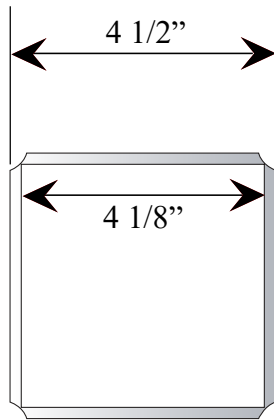

**WRB3 - Decorative Base**

- Single Piece Base for 4" x 4" Square Poles
- Made of Rust Free Cast Aluminum

**Finish**

- The fixture will be finished with a premium quality thermoset polyester powdercoat for a durable finish.