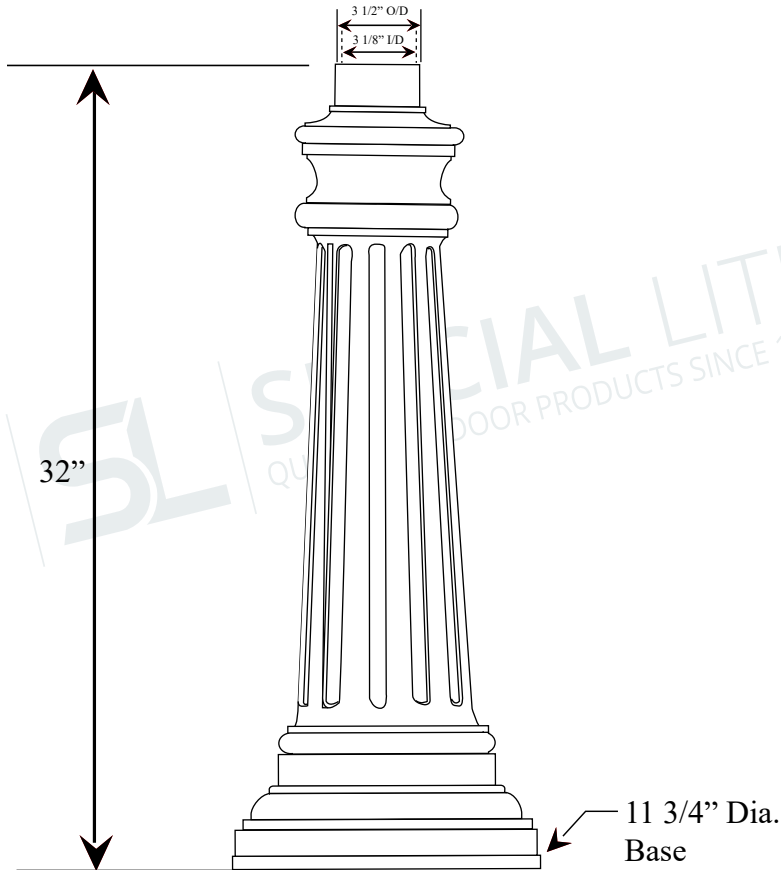

WRB6 - Decorative Wraparound Base

- Decorative base that fits over a 3" O/D round post
- Made of Rust Free Cast Aluminum

Finish

- The fixture will be finished with a premium quality thermoset polyester powdercoat for a durable finish

Installation Instructions:

1634 Latrobe-Derry Road
Loyalhanna, PA 15661
Phone: (724) 537-4711
Fax: (724) 537-9313
www.specialliteproducts.com
customer_service@specialliteproducts.com

DRAWING NUMBER: 21838-1C

CUSTOMER: N/A

PROJECT: N/A

DRAWING DATE: 11/14/2018

DRAWING DESCRIPTION:

WRB6 Base

Special Lite Products is not responsible for checking local municipal codes. Please verify specifications with your municipality before placing an order.

This document contains confidential and proprietary information that is the property of Special Lite Products. It may not be shared, copied or used in whole or in part with third parties without the expressed written consent of Special Lite Products.

FABRICATION TO BEGIN AFTER DRAWING HAS BEEN APPROVED, SIGNED THEN FAXED OR EMAILED TO SPECIAL LITE PRODUCTS.

Signature: _____ Date: _____