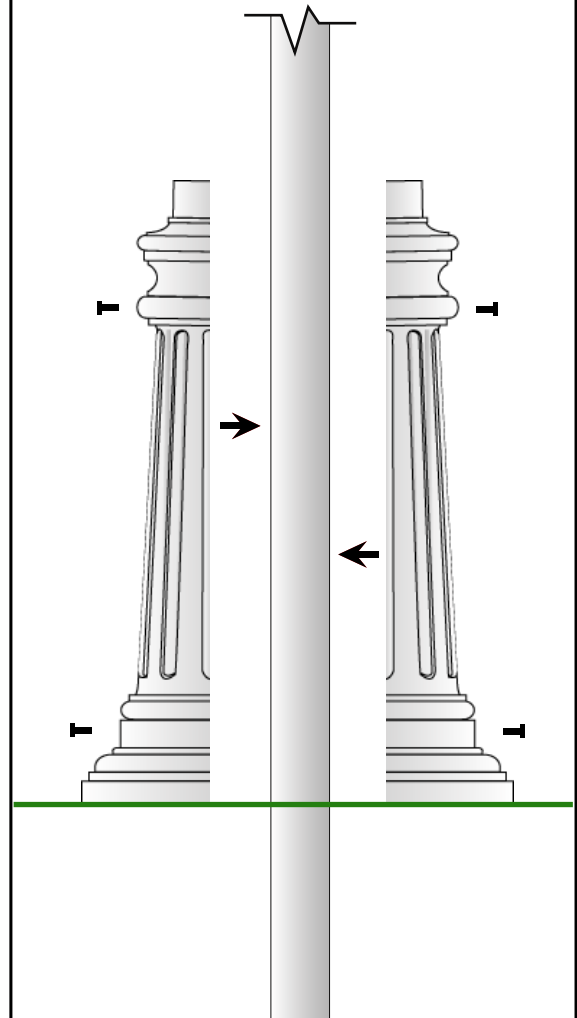

WRB6 - Decorative Wraparound Base

- Decorative base that fits over a 3" O/D round post
- Made of Rust Free Cast Aluminum

Finish

- The fixture will be finished with a premium quality thermoset polyester powdercoat for a durable finish

Installation Instructions:

1634 Latrobe-Derry Road
Loyalhanna, PA 15661
Phone: (724) 537-4711
Fax: (724) 537-9313
www.specialliteproducts.com
customer_service@specialliteproducts.com

DRAWING NUMBER: 21838-1C

CUSTOMER: N/A

PROJECT: N/A

DRAWING DATE: 11/14/2018

DRAWING DESCRIPTION:

WRB6 Base

Special Lite Products is not responsible for checking local municipal codes. Please verify specifications with your municipality before placing an order.

This document contains confidential and proprietary information that is the property of Special Lite Products. It may not be shared, copied or used in whole or in part with third parties without the expressed written consent of Special Lite Products.

FABRICATION TO BEGIN AFTER DRAWING HAS BEEN APPROVED, SIGNED THEN FAXED OR EMAILED TO SPECIAL LITE PRODUCTS.

Signature: _____ Date: _____