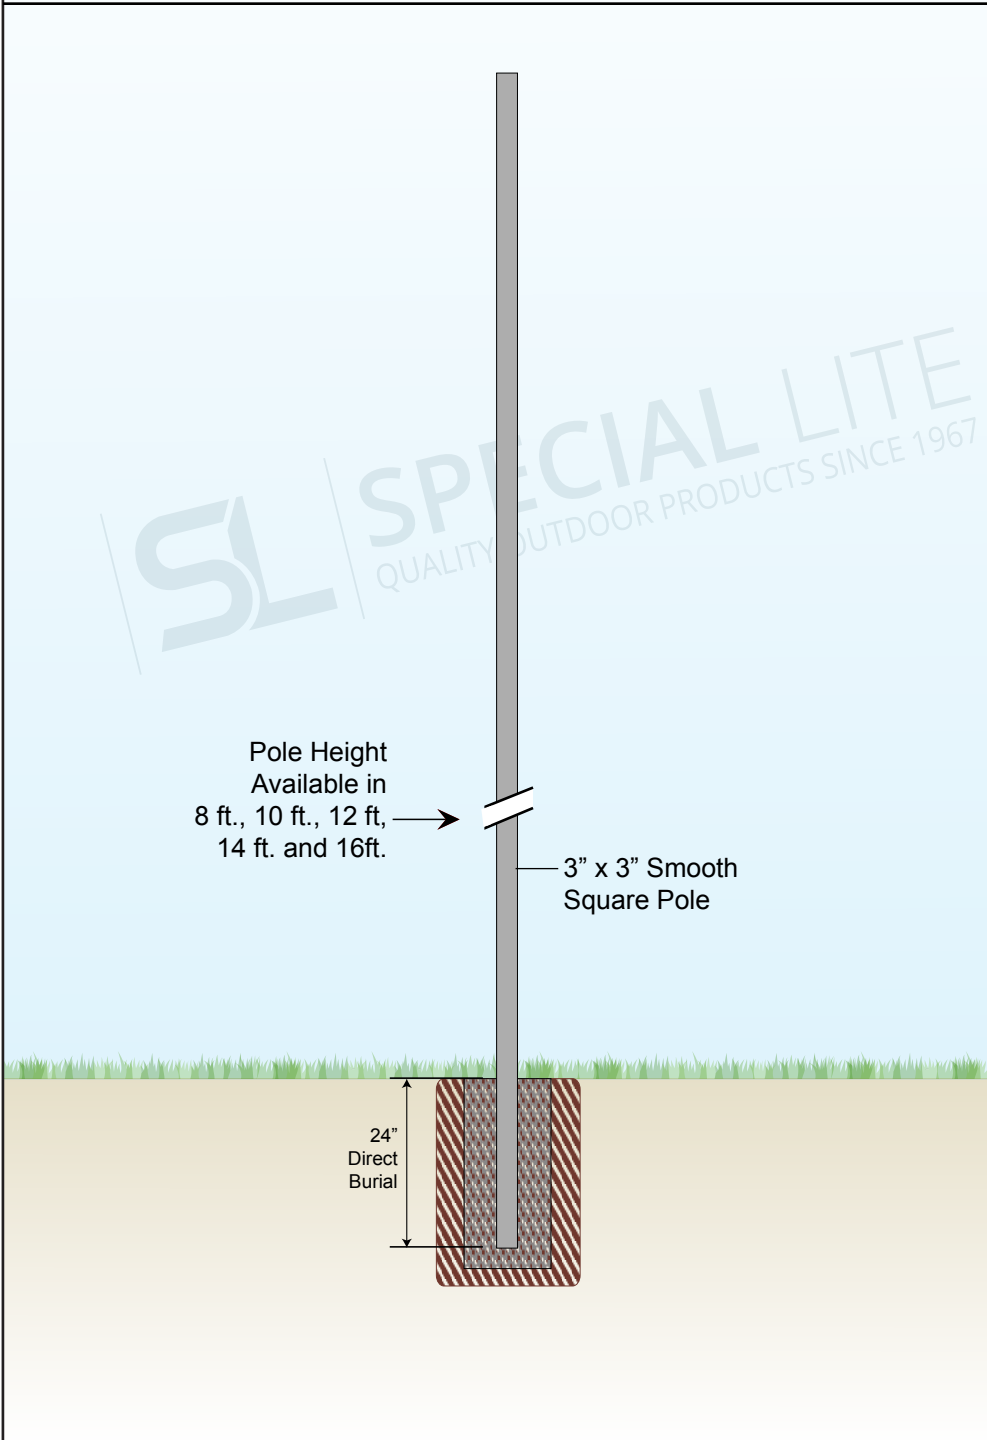

Available Pole Heights

Model #	Length
MP-208	8 ft.
MP-210	10 ft.
MP-212	12 ft.
MP-214	14 ft.
MP-216	16 ft.

How To Order Example

MP-2**-BLK
 Post - Color
 (** indicates pole height)

MP-2 - 3" x 3" Smooth Square Pole**

- Made of Extruded Aluminum
- Direct Burial

Finish

- The fixture will be finished with a premium quality thermoset polyester powdercoat for a durable finish.

Installation Instructions for Direct Burial Posts:

DRAWING NUMBER: 24946-1C

CUSTOMER: N/A

PROJECT: N/A

DRAWING DATE: 09/04/2020

DRAWING DESCRIPTION:

3" x 3" Smooth Square Pole

Special Lite Products is not responsible for checking local municipal codes. Please verify specifications with your municipality before placing an order.