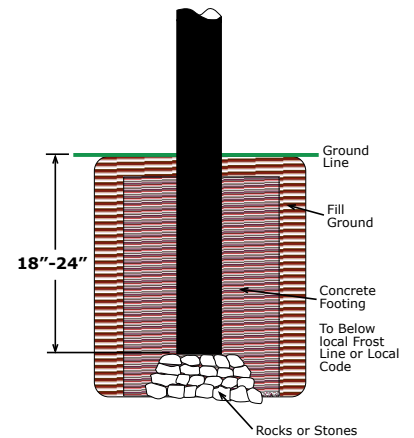

Available Pole Heights

Model #	Length
MP-208	8 ft.
MP-210	10 ft.
MP-212	12 ft.
MP-214	14 ft.
MP-216	16 ft.

How To Order Example

MP-2**-BLK
 Post - Color
 (** indicates pole height)

MP-2 - 3" x 3" Smooth Square Pole**

- Made of Extruded Aluminum
- Direct Burial

Finish

- The fixture will be finished with a premium quality thermoset polyester powdercoat for a durable finish.

Installation Instructions for Direct Burial Posts:

DRAWING NUMBER: 24946-1C

CUSTOMER: N/A

PROJECT: N/A

DRAWING DATE: 09/04/2020

DRAWING DESCRIPTION:

3" x 3" Smooth Square Pole

Special Lite Products is not responsible for checking local municipal codes. Please verify specifications with your municipality before placing an order.